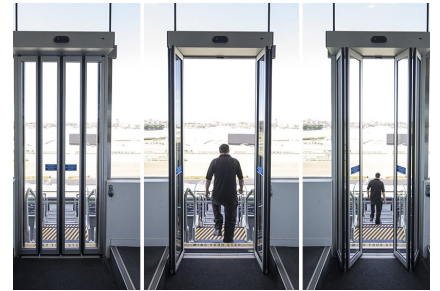

The Platform at Royal Randwick

Referencia

The Platforms at Royal Randwick is the outdoor viewing area on Level 3 of the Queen Elizabeth II Grandstand however in high wind conditions, the existing automatic swing doors providing access to this area were proving to be problematic so record Automatic Doors was engaged to provide an alternative door solution.

The narrow passageway of this particular door opening and the internal floor levels adjacent meant upgrading to an automatic sliding door would not be possible so instead a new bi-folding door entrance was designed to provide fast acting door automatic operation, whilst minimising disruption to the surrounding glass facade and internal floor finishes.

To support the record FTA 20 operator it is bolted through the existing glass highlights at the head while the side framing is clamped onto the existing sidelight glazing with black aluminium plates.

The Platform at Royal Randwick