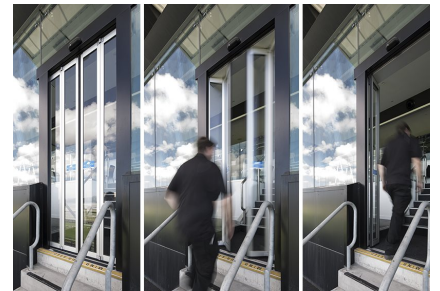

The Platform at Royal Randwick

Referencia

The Platforms at Royal Randwick is the outdoor viewing area on Level 3 of the Queen Elizabeth II Grandstand however in high wind conditions, the existing automatic swing doors providing access to this area were proving to be problematic so record Automatic Doors was engaged to provide an alternative door solution.

The narrow passageway of this particular door opening and the internal floor levels adjacent meant upgrading to an automatic sliding door would not be possible so instead a new bi-folding door entrance was designed to provide fast acting door automatic operation, whilst minimising disruption to the surrounding glass facade and internal floor finishes.

To support the record FTA 20 operator it is bolted through the existing glass highlights at the head while the side framing is clamped onto the existing sidelight glazing with black aluminium plates.

The Platform at Royal Randwick